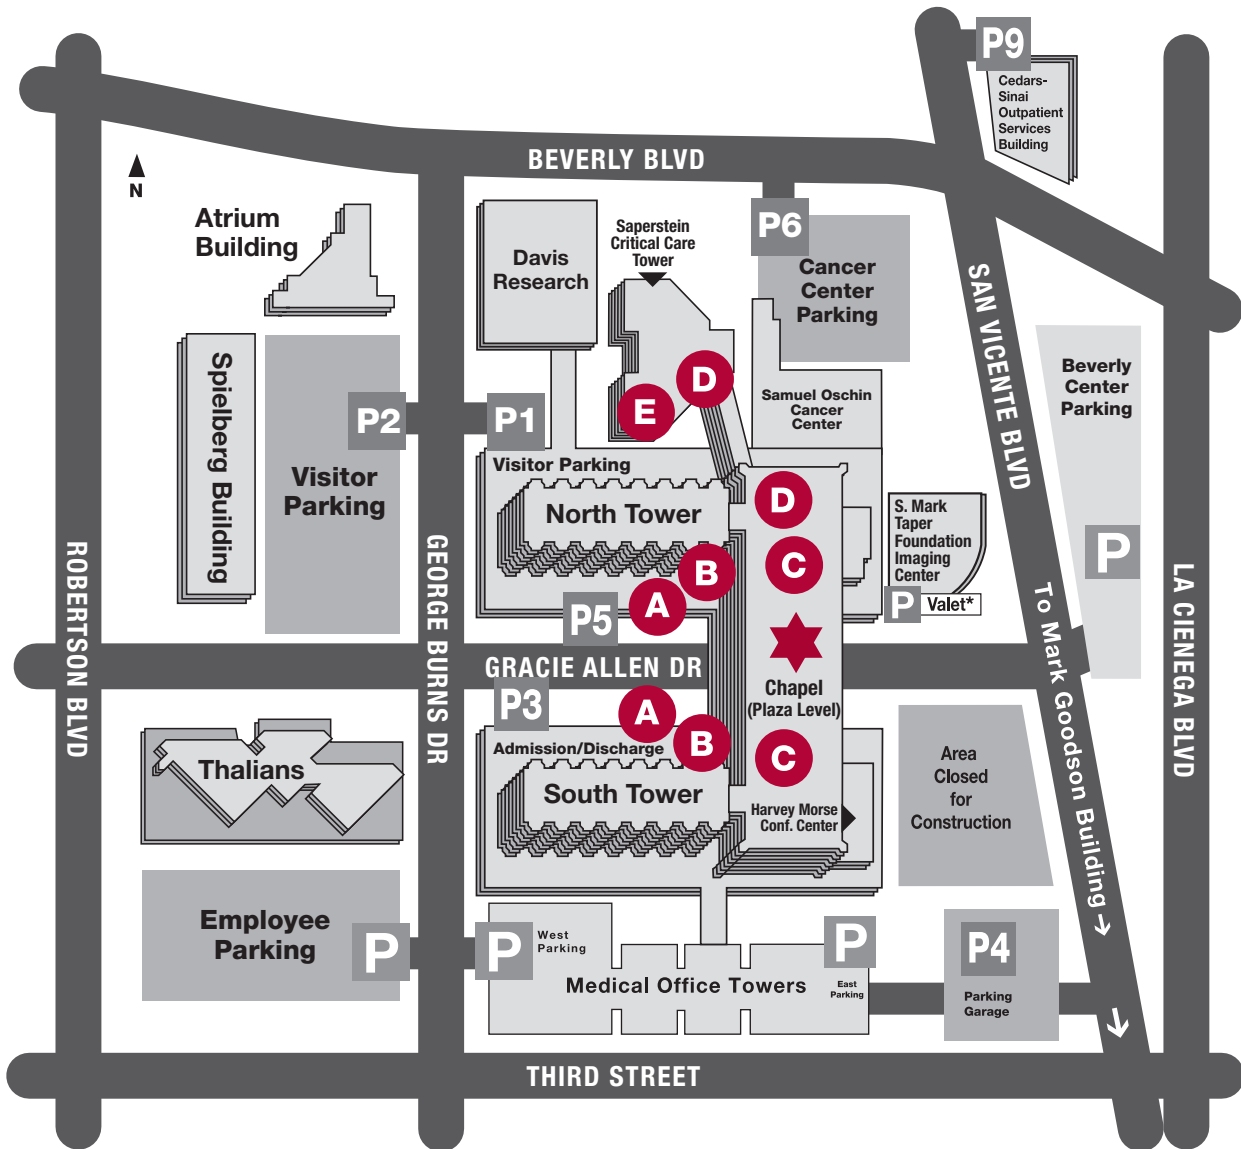

# Cedars-Sinai Campus Map for Sabbath Observance

- A** Manual (Non-electric) Doors
- B** Stairs from Street Level to Plaza Level and Manual Entry into Plaza Lobby
- C** Stairs from Plaza Level to Patient Floors
- D** Sabbath Elevators  
*Stop automatically at each floor on Saturdays and Jewish holidays. #13 North Tower, #38 Saperstein.*
- E** Saperstein Sabbath Entrance  
*Open Fridays 6 to 9 p.m., Saturdays and Jewish holidays 10 a.m. to 9 p.m.*